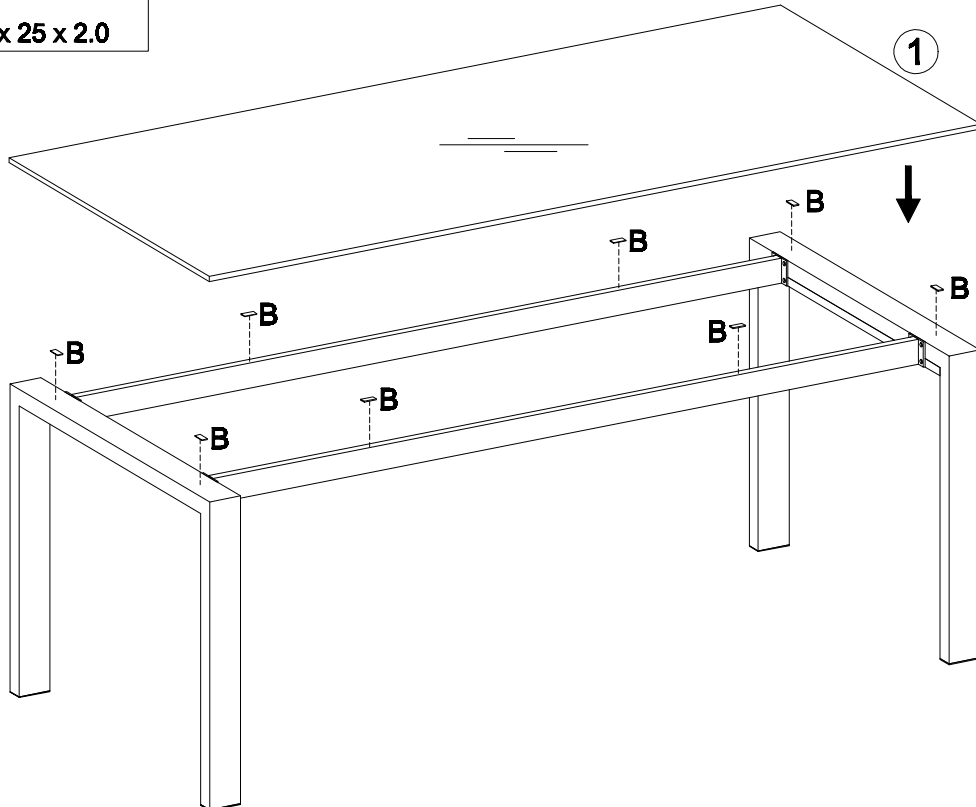

TUVA- dining table

25/6/2020

1	1	2000x900x12	
2	2	896x737x80	
3	2	1836x65x60	

A x 16  M8 x 15	B x 8  12 x 25 x 2.0	C x 1  4mm
--	---	---

1

A x 16  M8 x 15	C x 1  4mm
--	---

2

B x 8  12 x 25 x 2.0