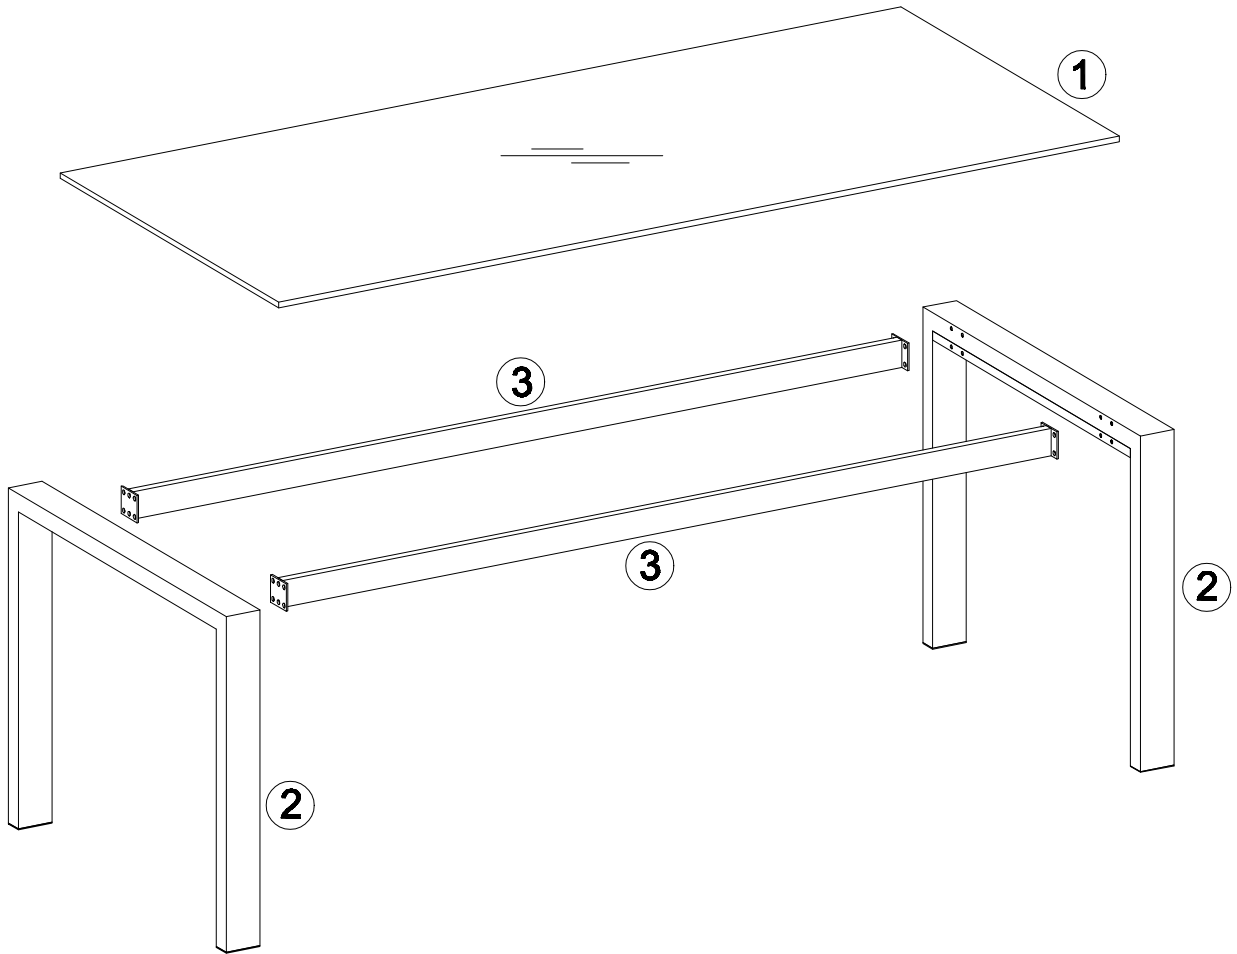

TUVA- dining table

25/6/2020

1	1	2000x900x12	
2	2	896x737x80	
3	2	1836x65x60	

A x 16  M8 x 15	B x 8  12 x 25 x 2.0	C x 1  4mm
--	---	---

1

A x 16  M8 x 15	C x 1  4mm
--	---

2

B x 8  12 x 25 x 2.0