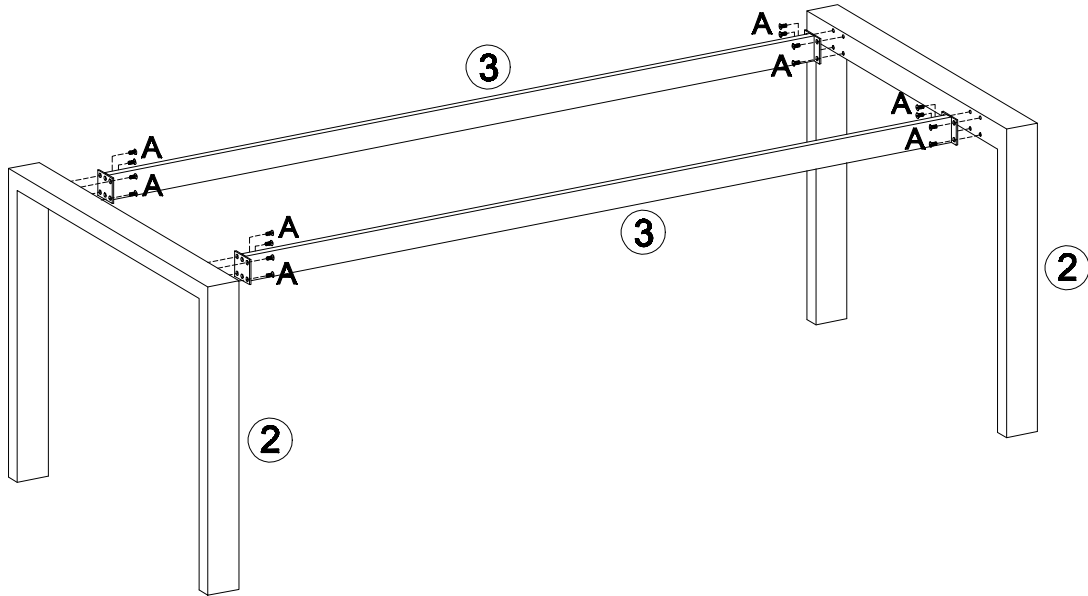

TUVA- dining table

25/6/2020

1	1	2000x900x12	
2	2	896x737x80	
3	2	1836x65x60	

A x 16  M8 x 15	B x 8  12 x 25 x 2.0	C x 1  4mm
--	---	---

1

A x 16  M8 x 15	C x 1  4mm
--	---

2

B x 8  12 x 25 x 2.0