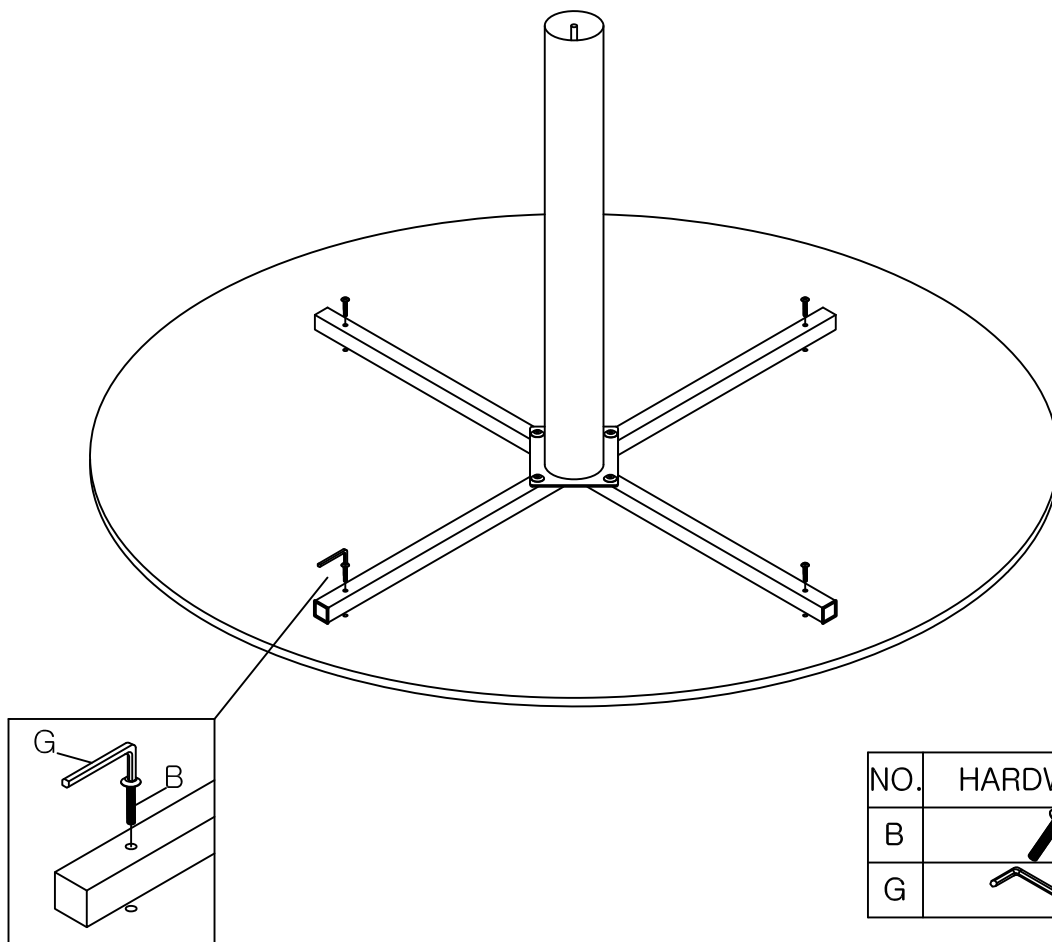

Lutor

NO.	SIZE	QTY
1	Ø1100x18	1
2	800x800x20	1
3	120x120x613.5	1
4	Ø593x85	1

M6x12mm
Ax4

M6x30mm
Bx4

Ø79/Ø43mm
Cx1

Ø70x3mm
Dx1

16/Ø10x3mm
Ex1

M10x90mm
Fx1

4mm
Gx1

8mm
Hx1

M6x90mm
Kx1

Ø9/6x1.5mm
Lx1

1

NO.	HARDWARE	QTY
A		4
G		1

2

NO.	HARDWARE	QTY
B		4
G		1