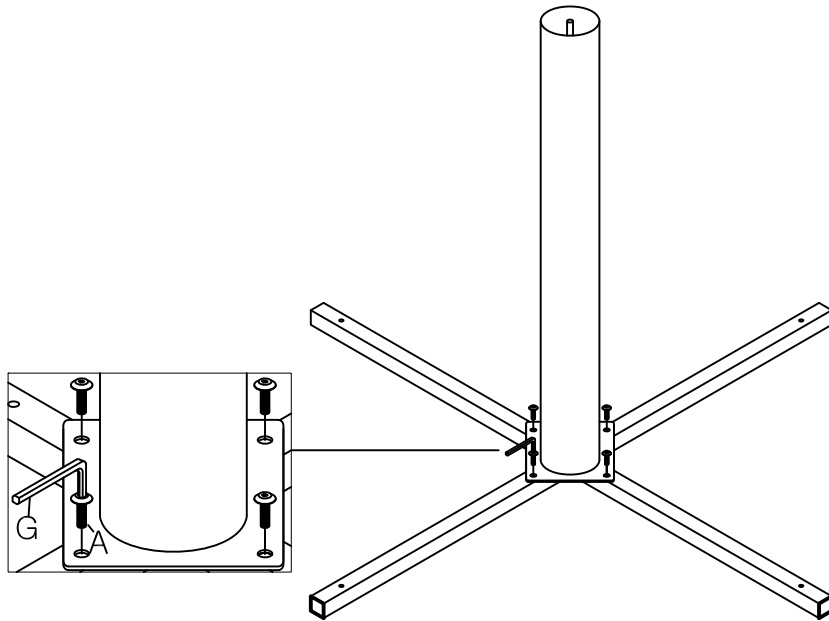

Lutor

NO.	SIZE	QTY
1	Ø1100x18	1
2	800x800x20	1
3	120x120x613.5	1
4	Ø593x85	1

M6x12mm
Ax4

M6x30mm
Bx4

Ø79/Ø43mm
Cx1

Ø70x3mm
Dx1

16/Ø10x3mm
Ex1

M10x90mm
Fx1

4mm
Gx1

8mm
Hx1

M6x90mm
Kx1

Ø9/6x1.5mm
Lx1

1

NO.	HARDWARE	QTY
A		4
G		1

2

NO.	HARDWARE	QTY
B		4
G		1