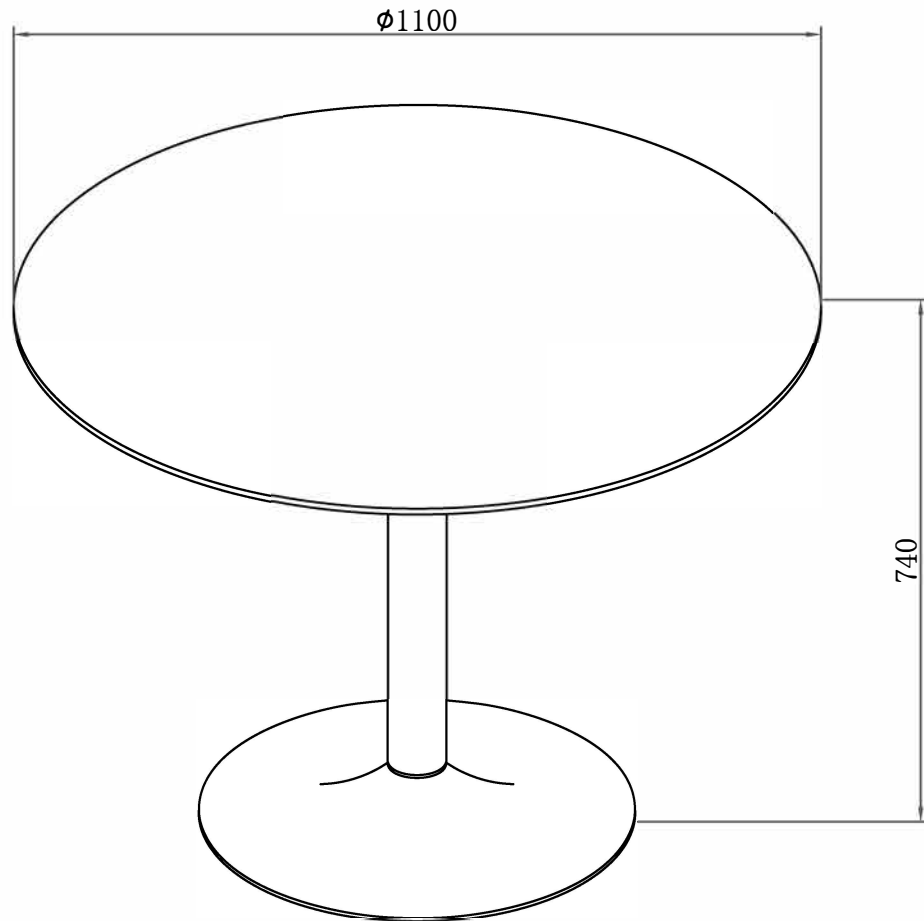

Lutor

NO.	SIZE	QTY
1	Ø1100x18	1
2	800x800x20	1
3	120x120x613.5	1
4	Ø593x85	1

M6x12mm
Ax4

M6x30mm
Bx4

Ø79/Ø43mm
Cx1

Ø70x3mm
Dx1

16/Ø10x3mm
Ex1

M10x90mm
Fx1

4mm
Gx1

8mm
Hx1

M6x90mm
Kx1

Ø9/6x1.5mm
Lx1

1

NO.	HARDWARE	QTY
A		4
G		1

2

NO.	HARDWARE	QTY
B		4
G		1