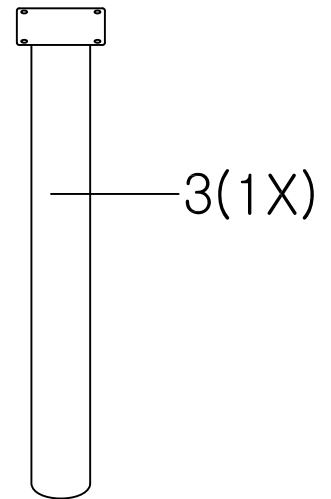

Lutor

NO.	SIZE	QTY
1	Ø1100x18	1
2	800x800x20	1
3	120x120x613.5	1
4	Ø593x85	1

M6x12mm
Ax4

M6x30mm
Bx4

Ø79/Ø43mm
Cx1

Ø70x3mm
Dx1

16/Ø10x3mm
Ex1

M10x90mm
Fx1

4mm
Gx1

8mm
Hx1

M6x90mm
Kx1

Ø9/6x1.5mm
Lx1

1

NO.	HARDWARE	QTY
A		4
G		1

2

NO.	HARDWARE	QTY
B		4
G		1