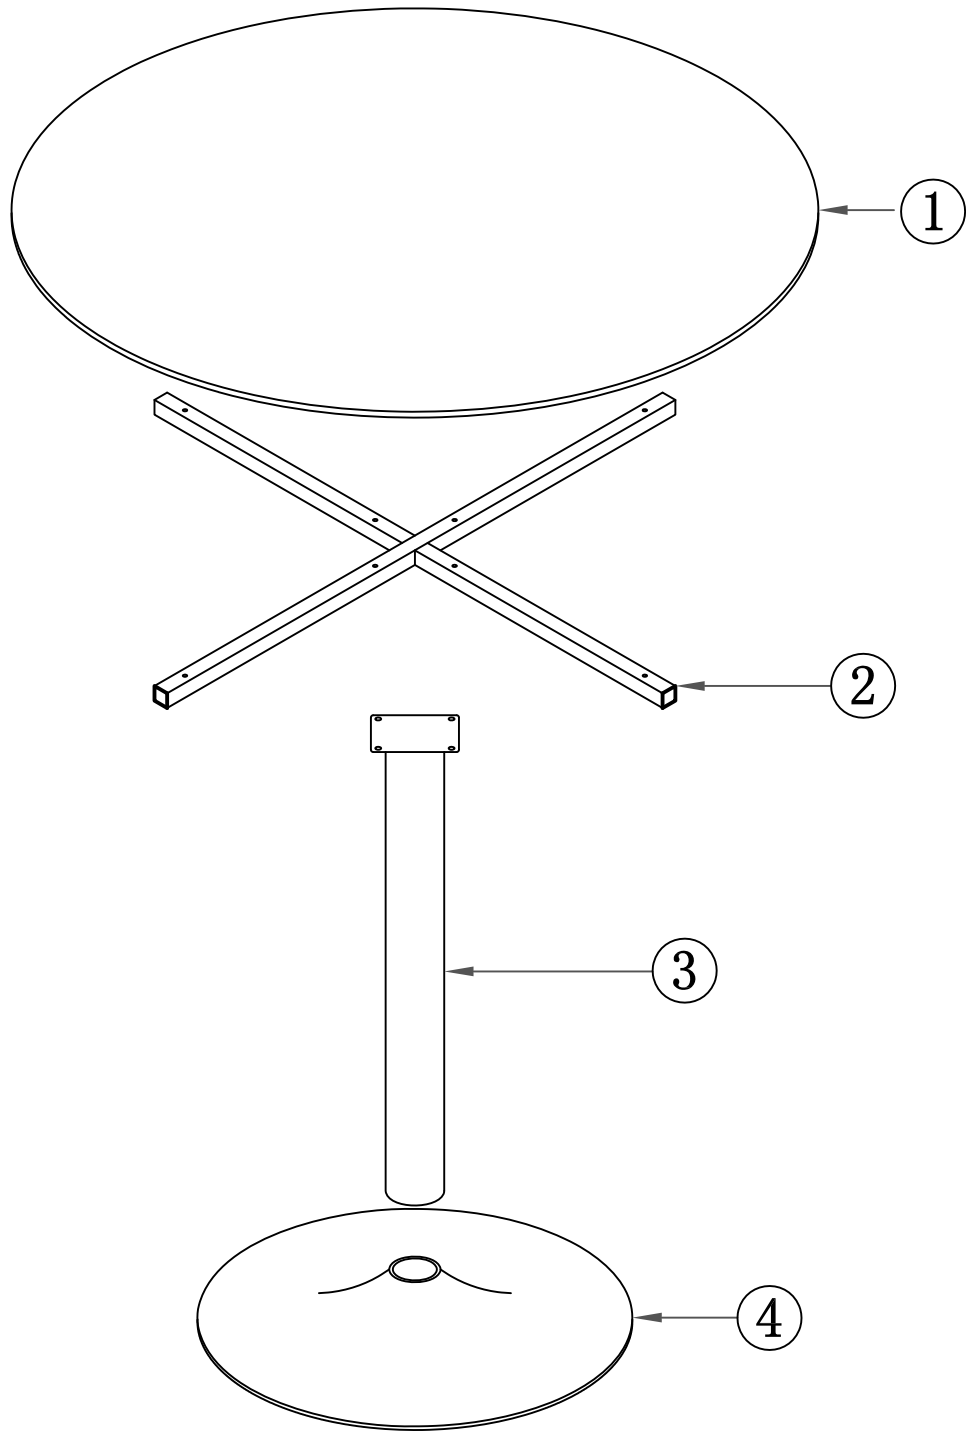

Lutor

NO.	SIZE	QTY
1	Ø1100x18	1
2	800x800x20	1
3	120x120x613.5	1
4	Ø593x85	1

M6x12mm
Ax4

M6x30mm
Bx4

Ø79/Ø43mm
Cx1

Ø70x3mm
Dx1

16/Ø10x3mm
Ex1

M10x90mm
Fx1

4mm
Gx1

8mm
Hx1

M6x90mm
Kx1

Ø9/6x1.5mm
Lx1

1

NO.	HARDWARE	QTY
A		4
G		1

2

NO.	HARDWARE	QTY
B		4
G		1