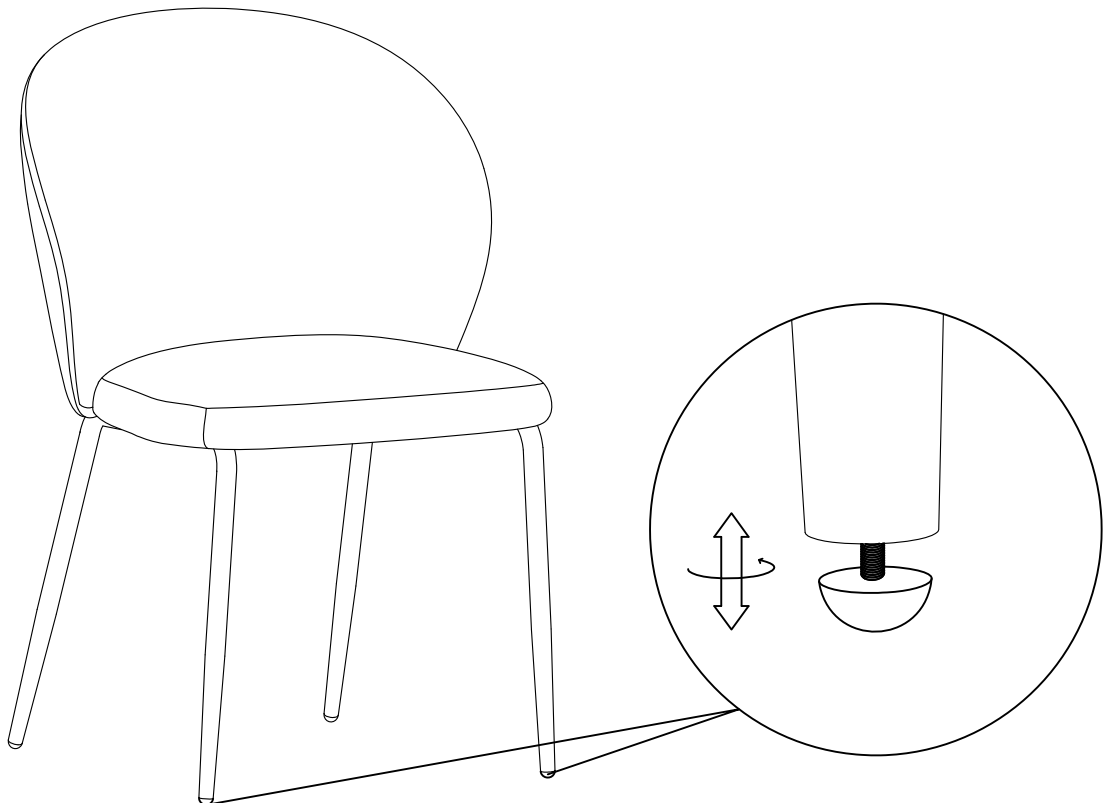

1

Ax4 M6x25	Bx4 φ16/6	Cx4 φ10/6	Dx1 4

2