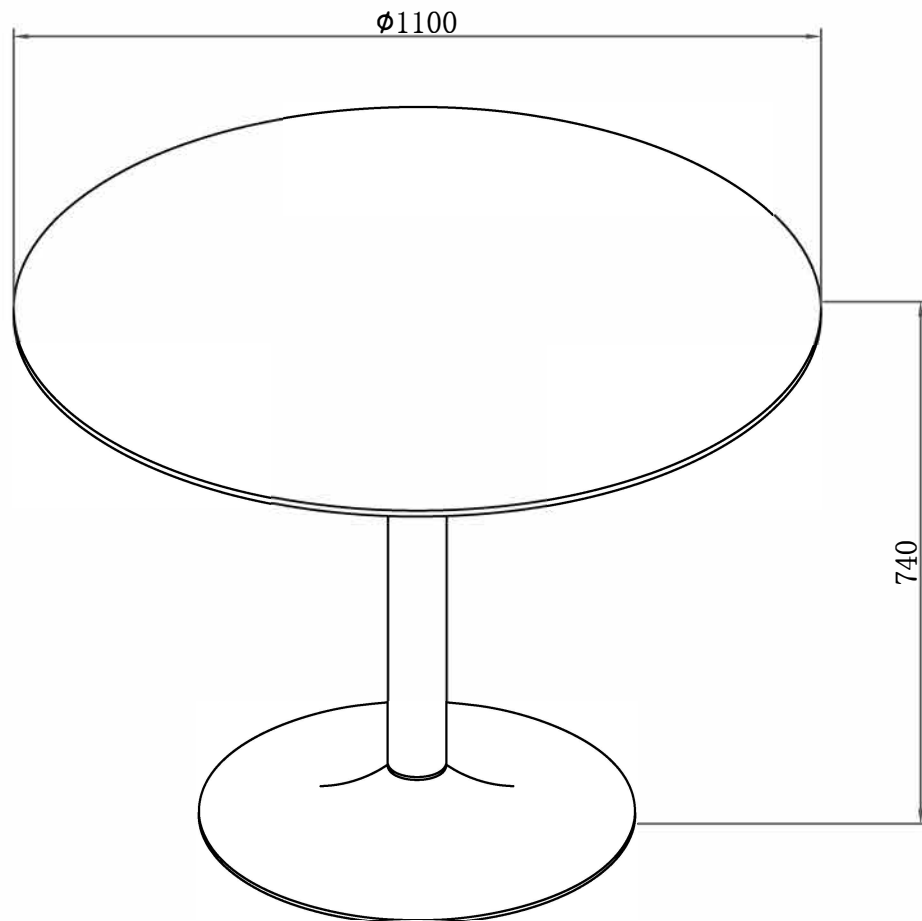

Lutor

NO.	SIZE	QTY
1	Ø1100x18	1
2	800x800x20	1
3	120x120x613.5	1
4	Ø593x85	1

M6x12mm
Ax4

M6x30mm
Bx4

Ø79/Ø43mm
Cx1

Ø70x3mm
Dx1

16/Ø10x3mm
Ex1

M10x90mm
Fx1

4mm
Gx1

8mm
Hx1

M6x90mm
Kx1

Ø9/6x1.5mm
Lx1

1

NO.	HARDWARE	QTY
A		4
G		1

2

NO.	HARDWARE	QTY
B		4
G		1