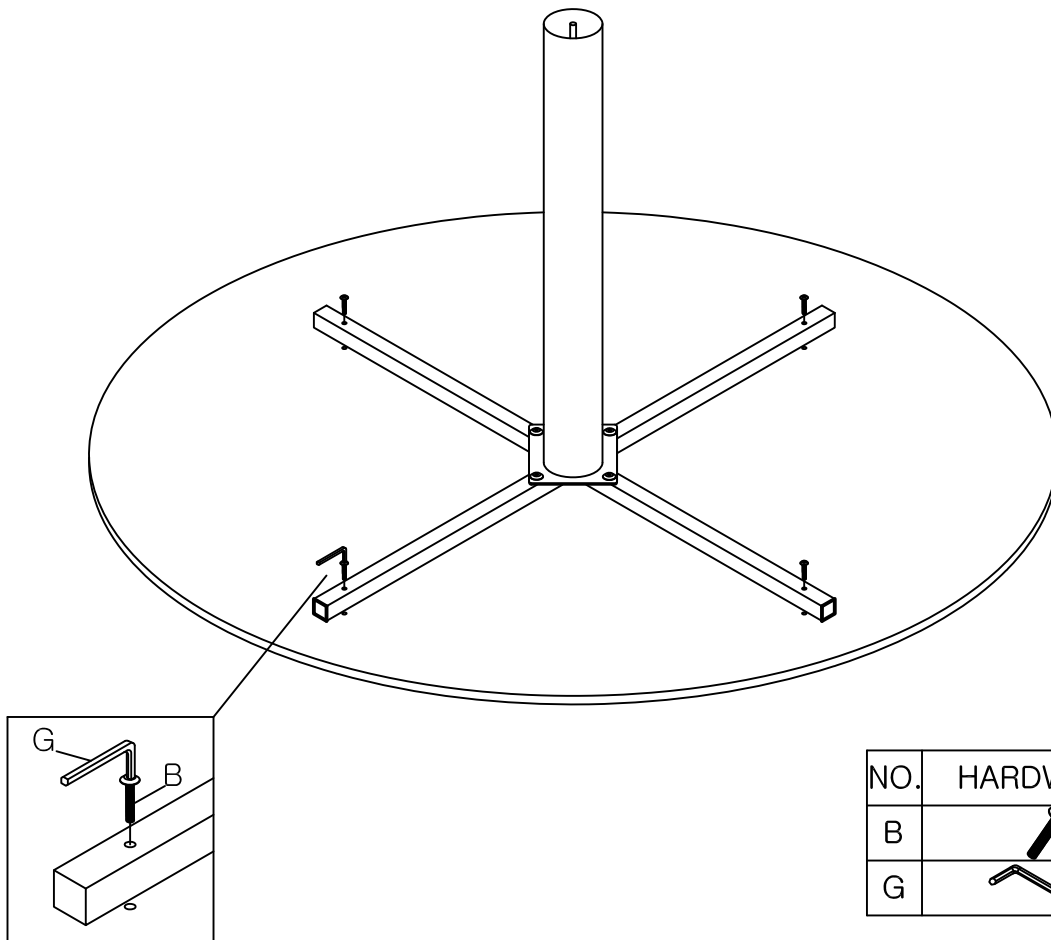

Lutor

NO.	SIZE	QTY
1	Ø1100x18	1
2	800x800x20	1
3	120x120x613.5	1
4	Ø593x85	1

M6x12mm
Ax4

M6x30mm
Bx4

Ø79/Ø43mm
Cx1

Ø70x3mm
Dx1

16/Ø10x3mm
Ex1

M10x90mm
Fx1

4mm
Gx1

8mm
Hx1

M6x90mm
Kx1

Ø9/6x1.5mm
Lx1

1

NO.	HARDWARE	QTY
A		4
G		1

2

NO.	HARDWARE	QTY
B		4
G		1