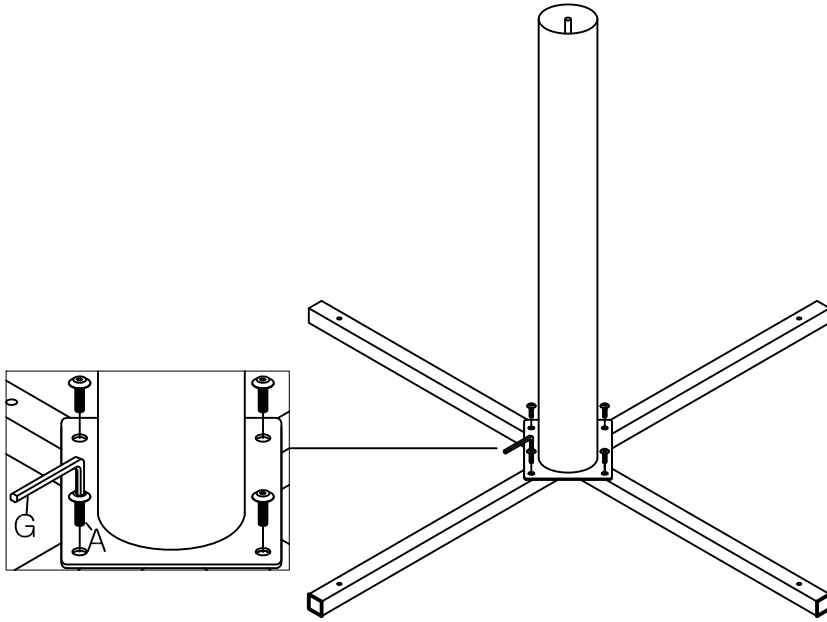

Lutor

NO.	SIZE	QTY
1	Ø1100x18	1
2	800x800x20	1
3	120x120x613.5	1
4	Ø593x85	1

M6x12mm
Ax4

M6x30mm
Bx4

Ø79/Ø43mm
Cx1

Ø70x3mm
Dx1

16/Ø10x3mm
Ex1

M10x90mm
Fx1

4mm
Gx1

8mm
Hx1

M6x90mm
Kx1

Ø9/6x1.5mm
Lx1

1

NO.	HARDWARE	QTY
A		4
G		1

2

NO.	HARDWARE	QTY
B		4
G		1